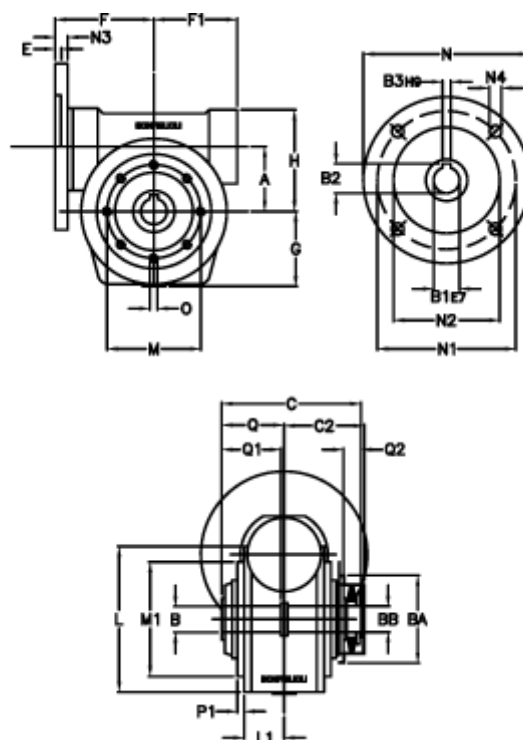

Article number: 390204406072236

Description: Worm Gear with Torque Limiter
VF 44-L2-P-60-P63B5

Measures

a = 44.60	C2 = 48	L1 = 35.0	O = M6x8
B = 18	Description = VF 44P-xx-63B5	m = 65	P1 = 2.0
B1 E7 = 11	E = 2.0	M1 = 50	Q = 32.0
B2 = 12.8	F = 65	N = 140	Q1 = 32
B3 H9 = 4	F1 = 54	N1 = 115	Q2 = 12
BA = 40	g = 51	N2 = 95	
BB H7 = 11	H = 71.0	N3 = 10.5	
C = 79	L = 80.0	N4 = 9,5	